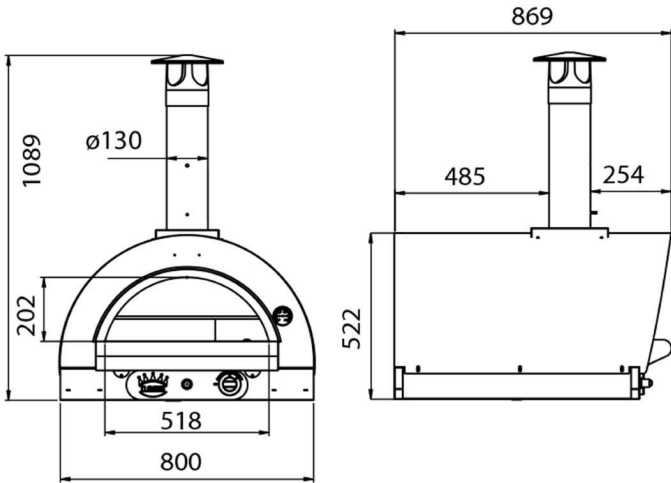

WOOD FIRED

FAMILY 60x60 cm - kg 95

FAMILY 80x60 cm - kg 112

FAMILY 100x80 cm - kg 230

GAS POWERED

FAMILY GAS 60x60 cm - 115 kg

FAMILY GAS 80x60 cm - 135 kg

FAMILY GAS 100x80 cm - 240 kg