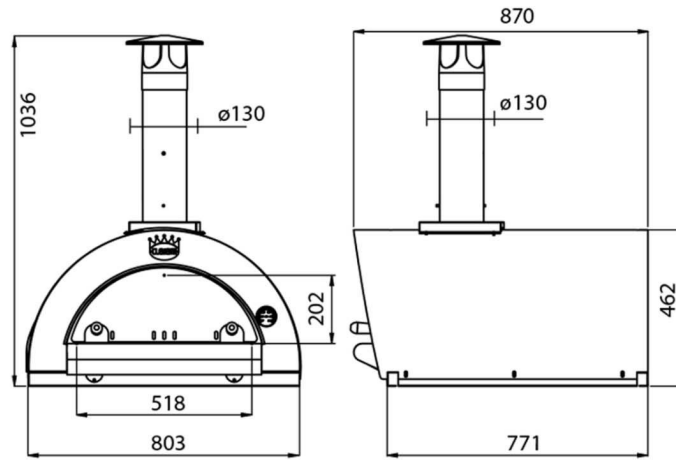

WOOD FIRED

FAMILY 60x60 cm - kg 95

FAMILY 80x60 cm - kg 112

FAMILY 100x80 cm - kg 230

GAS POWERED

FAMILY GAS 60x60 cm - 115 kg

FAMILY GAS 80x60 cm - 135 kg

FAMILY GAS 100x80 cm - 240 kg