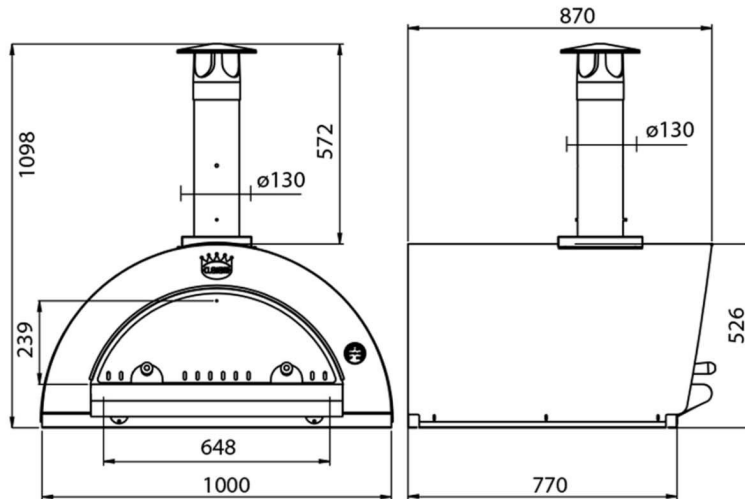

WOOD FIRED

FAMILY 60x60 cm - kg 95

FAMILY 80x60 cm - kg 112

FAMILY 100x80 cm - kg 230

GAS POWERED

FAMILY GAS 60x60 cm - 115 kg

FAMILY GAS 80x60 cm - 135 kg

FAMILY GAS 100x80 cm - 240 kg