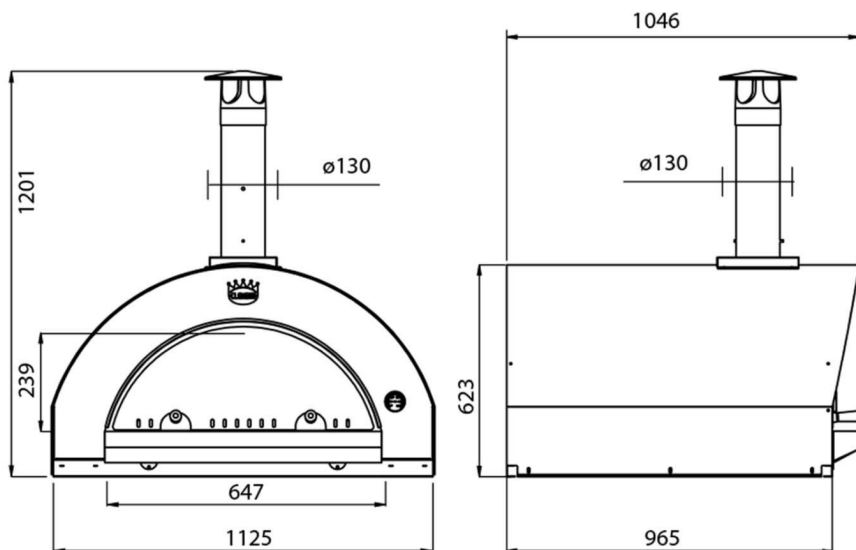

WOOD FIRED

FAMILY 60x60 cm - kg 95

FAMILY 80x60 cm - kg 112

FAMILY 100x80 cm - kg 230

GAS POWERED

FAMILY GAS 60x60 cm - 115 kg

FAMILY GAS 80x60 cm - 135 kg

FAMILY GAS 100x80 cm - 240 kg