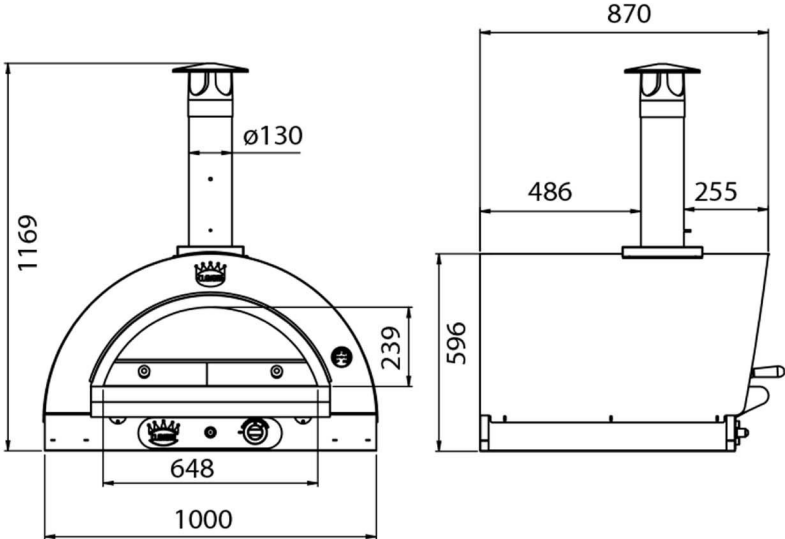

WOOD FIRED

FAMILY 60x60 cm - kg 95

FAMILY 80x60 cm - kg 112

FAMILY 100x80 cm - kg 230

GAS POWERED

FAMILY GAS 60x60 cm - 115 kg

FAMILY GAS 80x60 cm - 135 kg

FAMILY GAS 100x80 cm - 240 kg