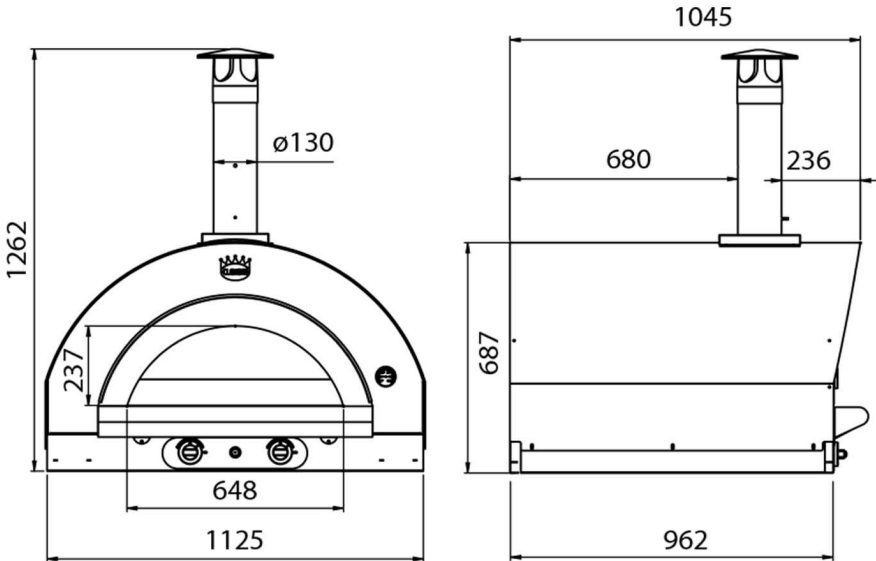

WOOD FIRED

FAMILY 60x60 cm - kg 95

FAMILY 80x60 cm - kg 112

FAMILY 100x80 cm - kg 230

GAS POWERED

FAMILY GAS 60x60 cm - 115 kg

FAMILY GAS 80x60 cm - 135 kg

FAMILY GAS 100x80 cm - 240 kg